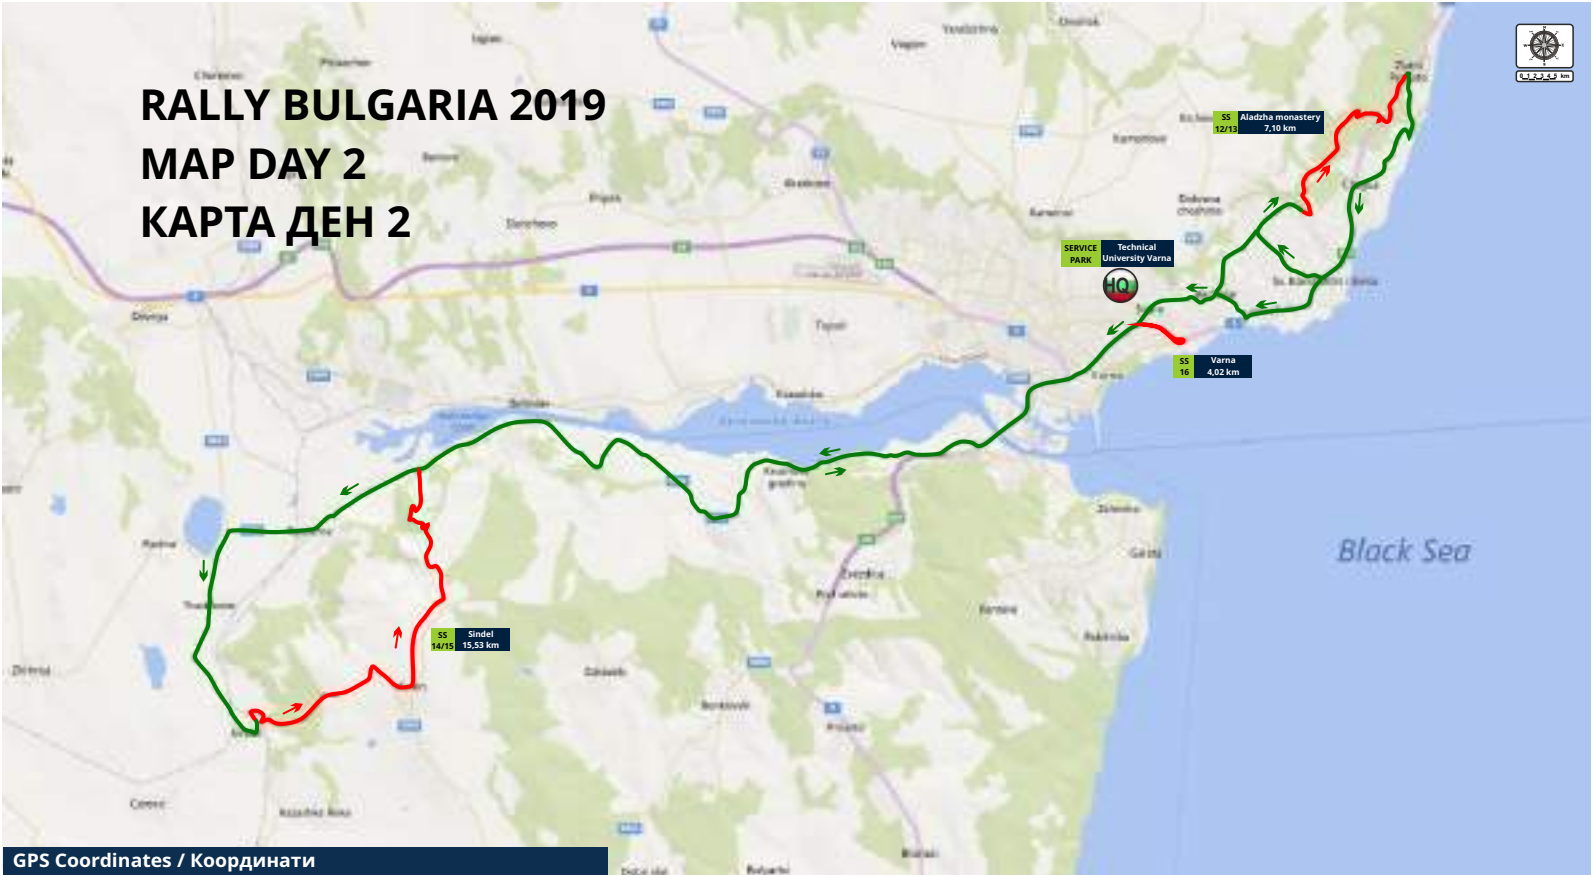

RALLY BULGARIA 2019

MAP DAY 2

КАРТА ДЕН 2

GPS Coordinates / Координати

Special stage	Start		Final	
Location	Latitude	Longitude	Latitude	Longitude
SS 12 Aladhza 1	N 43° 15, 058'	E 27° 59, 800'	N 43° 16, 556'	E 28° 01, 592'
SS 13 Aladhza 2	N 43° 15, 058'	E 27° 59, 800'	N 43° 16, 556'	E 27° 01, 592'
SS 14 Sindel 1	N 43° 06, 845'	E 27° 36, 467'	N 43° 10, 633'	E 27° 40, 218'
SS 15 Sindel 2	N 43° 06, 845'	E 27° 36, 467'	N 43° 10, 633'	E 27° 40, 218'
SS 16 Varna	N 43° 13, 187'	E 27° 56, 326'	N 43° 13, 186'	E 27° 56, 358'

	Special Stage		Time Control		Ambulance
	Road Section		SS Start		Fire Truck
	Evacuation Route		SS Final		Road assistance
	Direction		Radio Point		Police